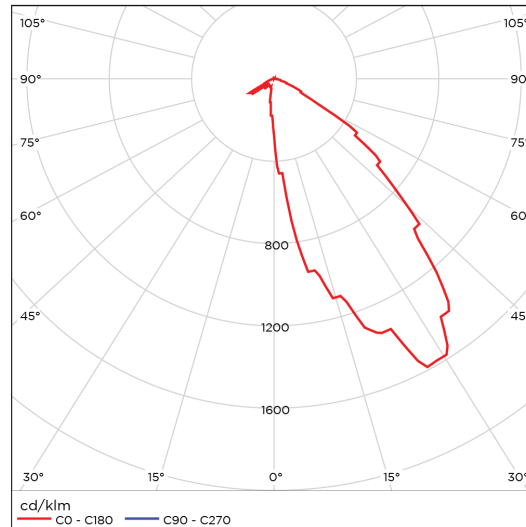

Polar Distribution Plot

6 inch Round  
Medium Spot, White Lens

Polar Candela Distribution Plot

6 inch Round  
Medium Spot, Clear Lens

Polar Candela Distribution Plot

6 inch Round  
6-8/12 Pitch, Clear Lens

### 6 inch Down Light

Model	Optics	Lens Color	Bezel Color	PCB Color for Clear Lens	LED Color Temp
110	Medium Spot Cathedral 30°	Clear	White	White	2700
		White	Almond	Black	3000
		Almond	Brown		3500
		Brown	Black		4000
		Black			5000