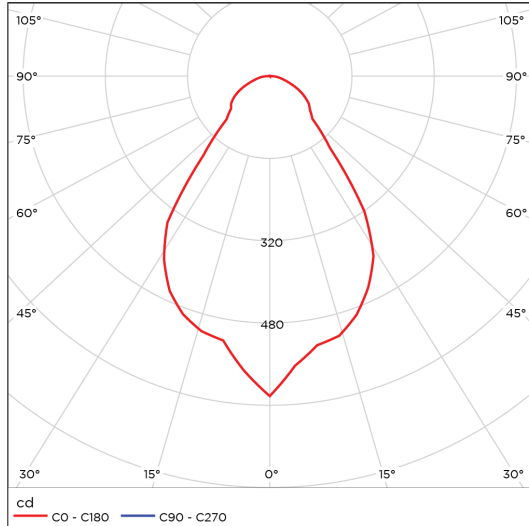

Polar Distribution Plot

6 inch Round  
Medium Spot, White Lens

Polar Candela Distribution Plot

6 inch Round  
Medium Spot, Clear Lens

Polar Candela Distribution Plot

6 inch Round  
6-8/12 Pitch, Clear Lens

### 6 inch Down Light

Model	Optics	Lens Color	Bezel Color	PCB Color for Clear Lens	LED Color Temp
110	Medium Spot Cathedral 30°	Clear	White	White	2700
		White	Almond	Black	3000
		Almond	Brown		3500
		Brown	Black		4000
		Black			5000