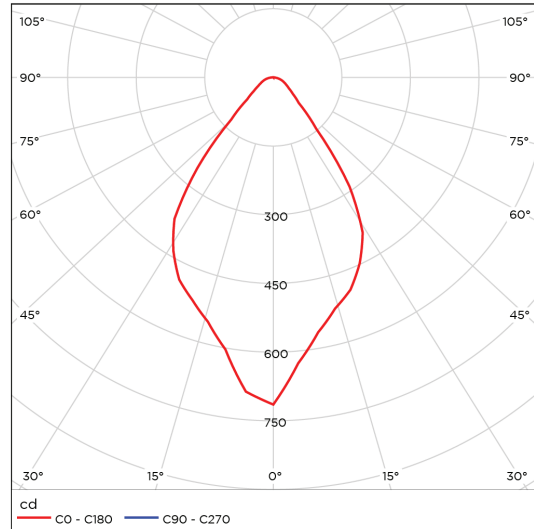

Polar Distribution Plot

6 inch Round  
Medium Spot, White Lens

Polar Candela Distribution Plot

6 inch Round  
Medium Spot, Clear Lens

Polar Candela Distribution Plot

6 inch Round  
6-8/12 Pitch, Clear Lens

### 6 inch Down Light

Model	Optics	Lens Color	Bezel Color	PCB Color for Clear Lens	LED Color Temp
110	Medium Spot Cathedral 30°	Clear	White	White	2700
		White	Almond	Black	3000
		Almond	Brown		3500
		Brown	Black		4000
		Black			5000